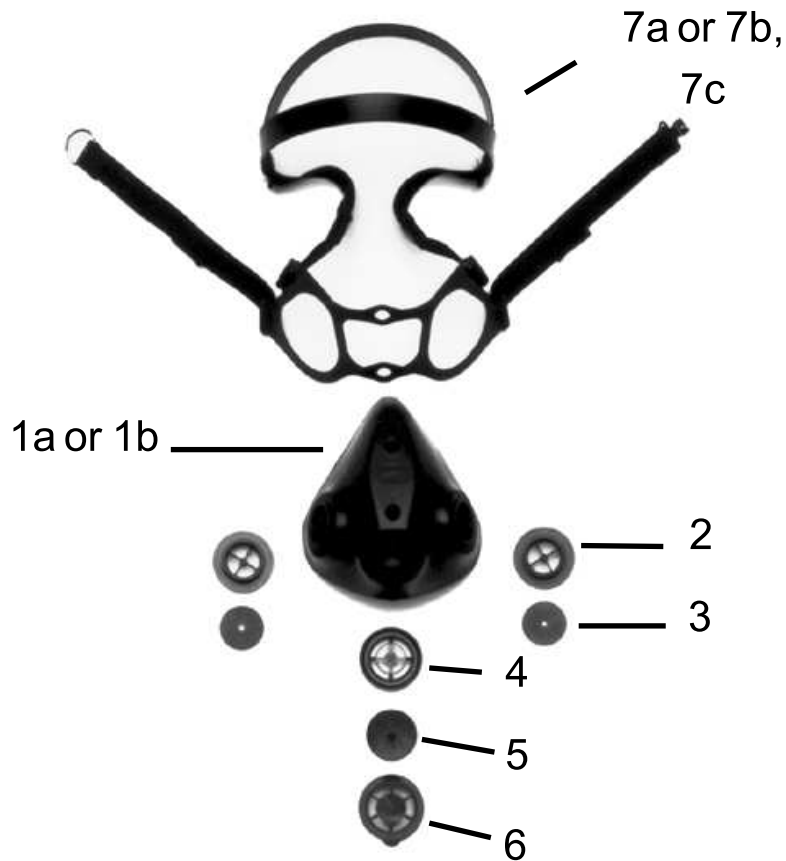

7700 & 5500 Series Facepiece Replacement Parts

<i>Cat. #</i>	<i>Description</i>
1a 770011 L, M, S	Basic Facepiece for 7700
1b 550011 L, M, S	Basic Facepiece for 5500
2 770016	Cartridge Connector
3 770017	Inhalation Valve
4 770019	Exhalation Valve Seat
5 770018	Exhalation Valve
6 770020	Exhalation Valve Guard
7a 770092	Cradle Suspension System for 7700
7b 550092	Cradle Suspension System for 5500
7c 770092P	Cradle Suspension System with Slides for 7700